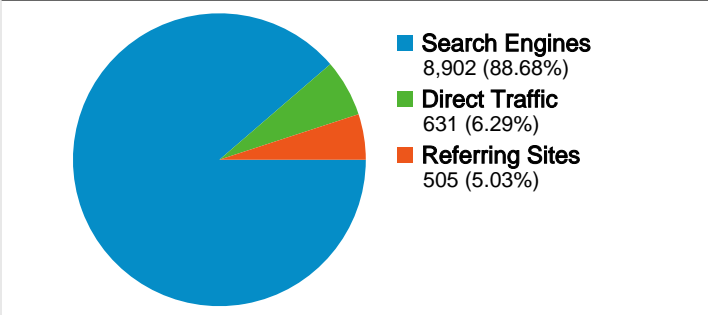

**Site Usage**

**10,038** Visits

**40.24%** Bounce Rate

**50,019** Pageviews

**00:03:40** Avg. Time on Site

**4.98** Pages/Visit

**90.31%** % New Visits

**Visitors Overview**

**Map Overlay world**

**Traffic Sources Overview**

**Content Overview**

Pages	Pageviews	% Pageviews
/index.html	14,180	28.35%
/marketing.html	5,721	11.44%
/derniere_minute.html	4,265	8.53%
/praticiens.html	3,414	6.83%
/definition.html	3,391	6.78%

## 9,065 people visited this site

**10,038** Visits

**9,065** Absolute Unique Visitors

**50,019** Pageviews

**4.98** Average Pageviews

**00:03:40** Time on Site

**40.24%** Bounce Rate

**90.47%** New Visits

## All traffic sources sent 9,916 visits via 62 sources and mediums