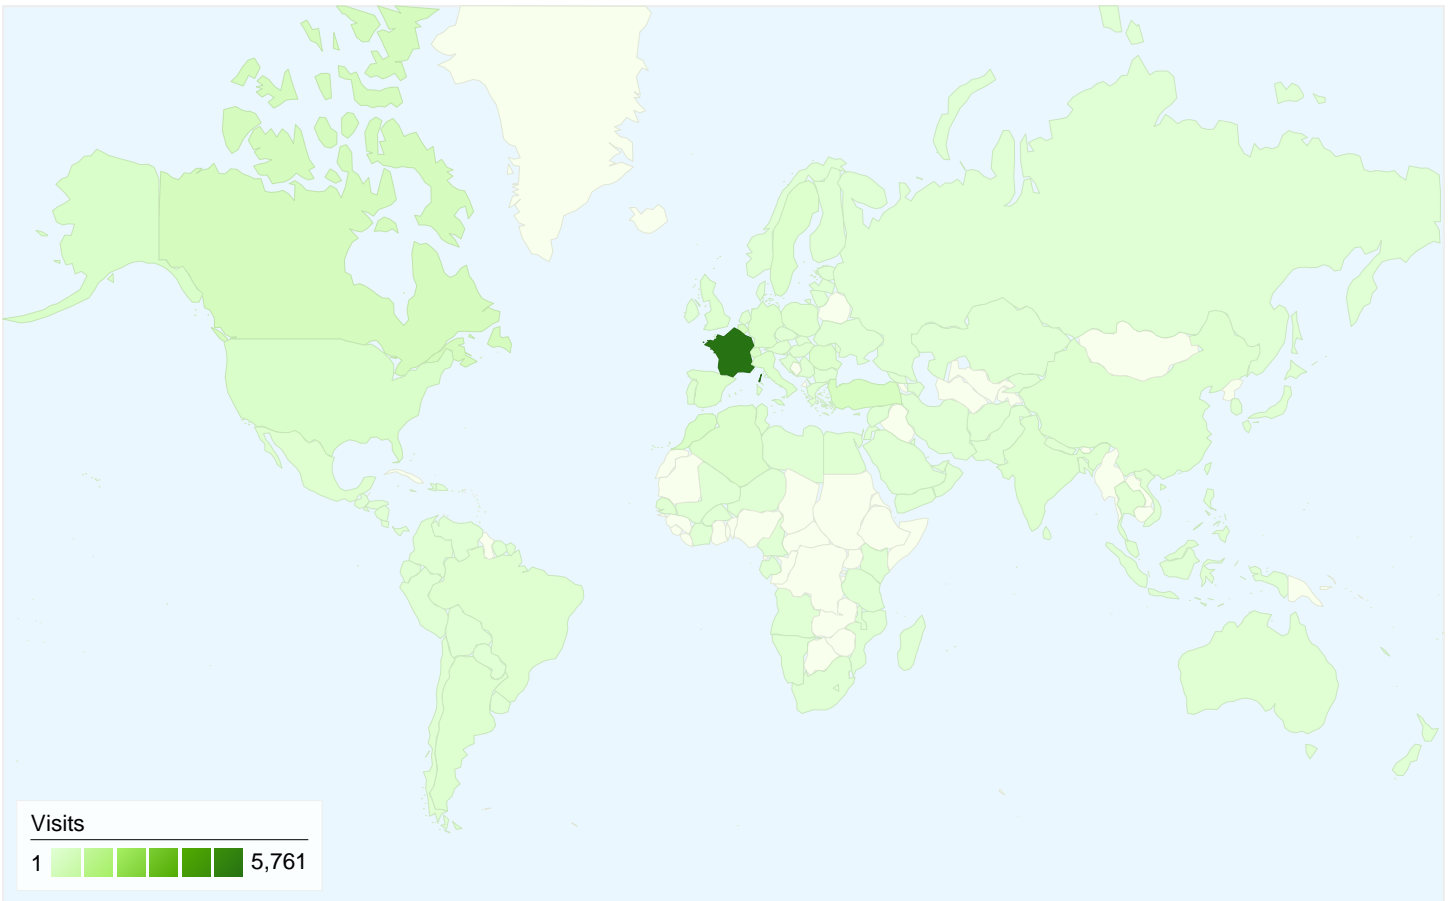

**Map Overlay world**

**Traffic Sources Overview**

**Content Overview**

Pages	Pageviews	% Pageviews
/index.html	14,180	28.35%
/marketing.html	5,721	11.44%
/derniere_minute.html	4,265	8.53%
/praticiens.html	3,414	6.83%
/definition.html	3,391	6.78%

## 9,065 people visited this site

**10,038** Visits

**9,065** Absolute Unique Visitors

**50,019** Pageviews

**4.98** Average Pageviews

**00:03:40** Time on Site

**40.24%** Bounce Rate

**90.47%** New Visits

**9,916 visits came from 136 countries/territories**

Site Usage

Country/Territory	Visits	Pages/Visit	Avg. Time on Site	% New Visits	Bounce Rate
France	5,761	6.09	00:04:37	88.94%	27.63%
Canada	388	4.02	00:03:11	95.10%	41.75%
Belgium	296	5.14	00:03:43	90.20%	36.82%
Turkey	294	1.42	00:00:12	97.96%	89.12%
Switzerland	250	5.14	00:03:59	92.80%	32.00%
Morocco	224	3.52	00:03:02	92.86%	52.68%
United States	198	2.29	00:01:09	98.48%	70.71%
Algeria	146	4.03	00:03:47	92.47%	42.47%
Sweden	120	5.82	00:03:20	65.00%	36.67%
Germany	119	3.57	00:01:28	82.35%	47.06%

## All traffic sources sent 9,916 visits via 62 sources and mediums