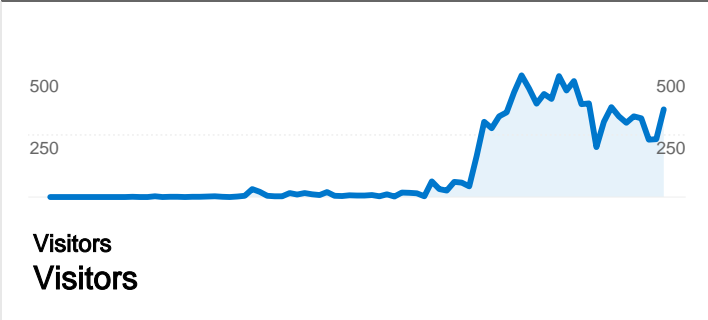

**Site Usage**

**10,038** Visits

**40.24%** Bounce Rate

**50,019** Pageviews

**00:03:40** Avg. Time on Site

**4.98** Pages/Visit

**90.31%** % New Visits

**Visitors Overview**

## 9,065 people visited this site

**10,038** Visits

**9,065** Absolute Unique Visitors

**50,019** Pageviews

**4.98** Average Pageviews

**00:03:40** Time on Site

**40.24%** Bounce Rate

**90.47%** New Visits

## All traffic sources sent 9,916 visits via 62 sources and mediums