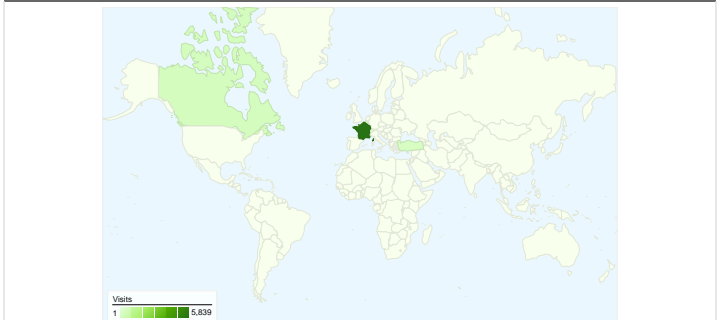

**Site Usage**

**10,038** Visits

**40.24%** Bounce Rate

**50,019** Pageviews

**00:03:40** Avg. Time on Site

**4.98** Pages/Visit

**90.31%** % New Visits

**Visitors Overview**

**Map Overlay world**

**Traffic Sources Overview**

**Content Overview**

Pages	Pageviews	% Pageviews
/index.html	14,180	28.35%
/marketing.html	5,721	11.44%
/derniere_minute.html	4,265	8.53%
/praticiens.html	3,414	6.83%
/definition.html	3,391	6.78%

## 9,065 people visited this site

**10,038** Visits

**9,065** Absolute Unique Visitors

**50,019** Pageviews

**4.98** Average Pageviews

**00:03:40** Time on Site

**40.24%** Bounce Rate

**90.47%** New Visits

## All traffic sources sent 9,916 visits via 62 sources and mediums